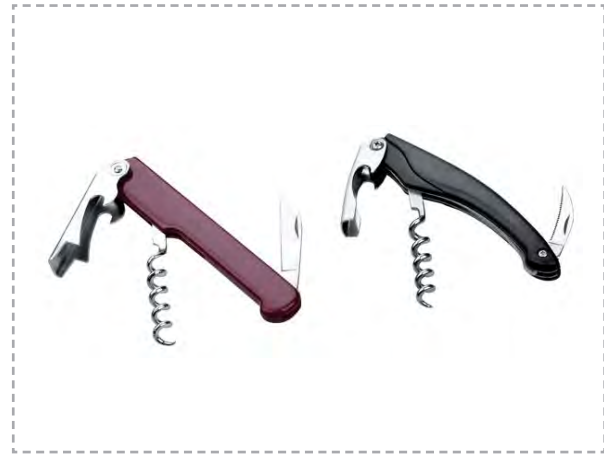

Plastic pourers

Model	Size
PPS-3	

Waiter's corkscrews

Model	Size
WC-0120	12cm

Waiter's corkscrews

Model	Size
WC-0121	12cm

Wing Style Corkscrew

Model	Size
WC-0122	73x50x200 mm.

Wing Style Corkscrew

Model	Size
SP-9170	78x50x198mm.

Wine opener

Model	Size
SP-928	90x60x170mm.

Bottle opener

Model	Size
BOP-1004	L18 cm.

vinyl coated flat bottle opener

Model	Size
VCF184	18x4cm.
VCF184-SS	18x4cm.
VCS184	9x3.3cm.