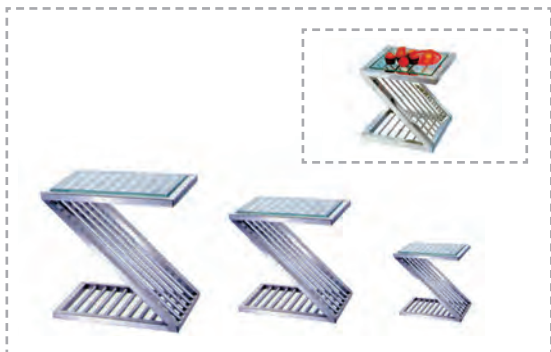

Display stand

Model	Size
XP177-8	280x170x280mm.
	220x170x220mm.
	160x170x160mm.