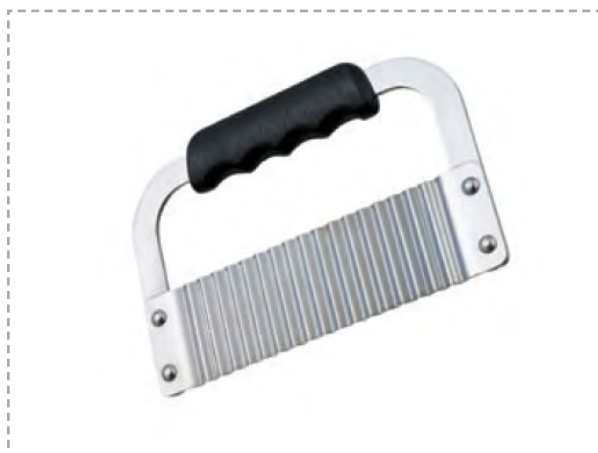

Model	Size
151101	180x130mm.

Dough Roller Dockers S/S

Model	Size
151201	180×130mm.

Wheel Dough Cutters

Model	Size
BK8117	7 wheels

Wheel Dough Cutters

Model	Size
BK9060	5 wheels , 2 heads

Dough Scraper S/S