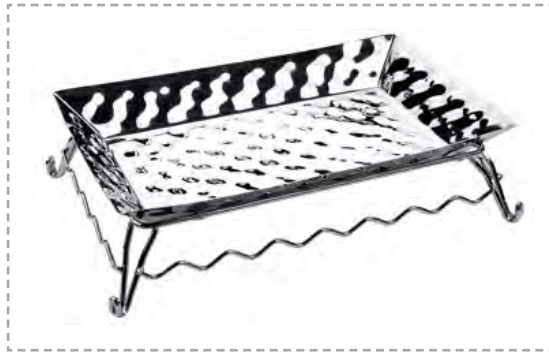

Stainless steel hamper display

Model	Size
FL-1106	440x280x90mm.