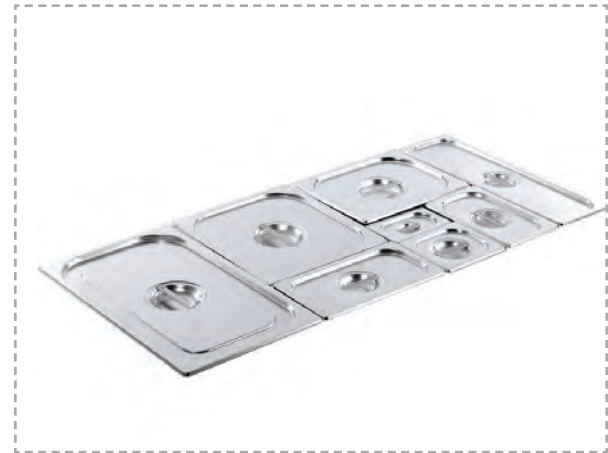

Lid for Europe Gastronorm pans

Model	Size
811-L	GN1/1 (530x325 mm.)
812-L	GN1/2 (325x265 mm.)
813-L	GN1/3 (325x176 mm.)
814-L	GN1/4 (265x162 mm.)
816-L	GN1/6 (176x162 mm.)
819-L	GN1/9 (176x108 mm.)
821-L	GN2/1 (650x530 mm.)
823-L	GN2/3 (353x325 mm.)
824-L	GN2/4 (530x162 mm.)