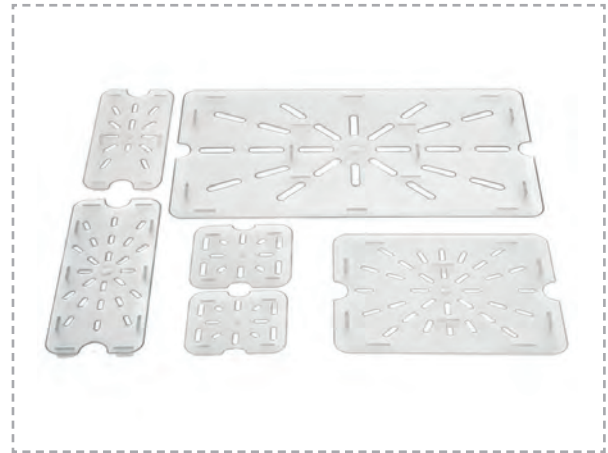

Plastic Drain shelf

	Size
P1102	1/1 (460x250x19 mm.)
P1202	1/2 (256x196x15 mm.)
P1302	1/3 (250x100x15 mm.)
P1402	1/4 (210x108x15 mm.)
P1602	1/6 (123x108x15 mm.)