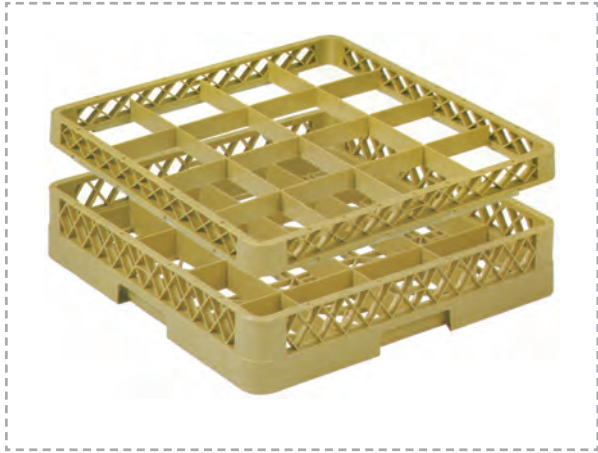

16 compartment glass racks /Extender

Model	Size
PP-16	500x500x100mm.
PP-162	500x500x45mm.