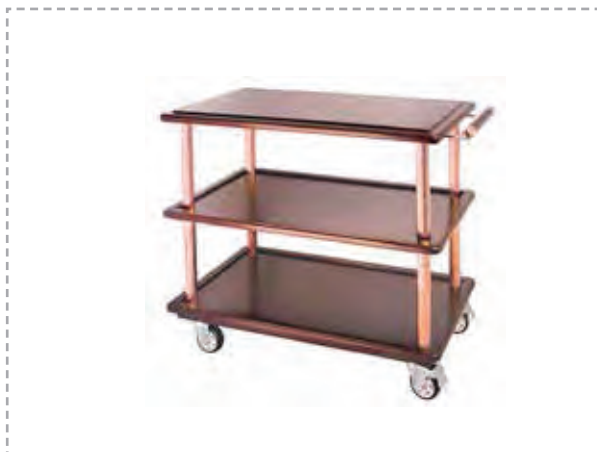

Model	Size
FC-24A	85x45x85 cm.

Liquor Trolley

Model	Size
FC-40	106x56x86.5 cm.

Liquor Trolley

Model	Size
FC-41	110x53x85 cm.

Stainless steel trolley

Model	Size
FL-HP4	48x32x79 cm.

Stainless steel trolley