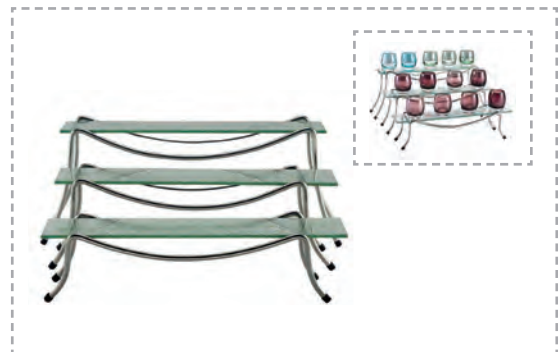

Display stand

Model	Size
XP174-2	300x300x240mm.
	240x240x200mm.
	180x180x150mm.

Display stand

Model	Size
XP174-5	300x300x240mm.
	240x240x200mm.
	180x180x150mm.

Display stand

Model	Size
XP174-8	300x300x240mm.
	240x240x200mm.
	180x180x150mm.

Display stand

Model	Size
XP176-6	200x250mm.
	170x170mm.
	130x90mm.

Display stand

Model	Size
XP177-8	280x170x280mm.
	220x170x220mm.
	160x170x160mm.

Display stand

Model	Size
XP181-5	400x120x120mm.
	420x120x170mm.
	470x120x230mm.