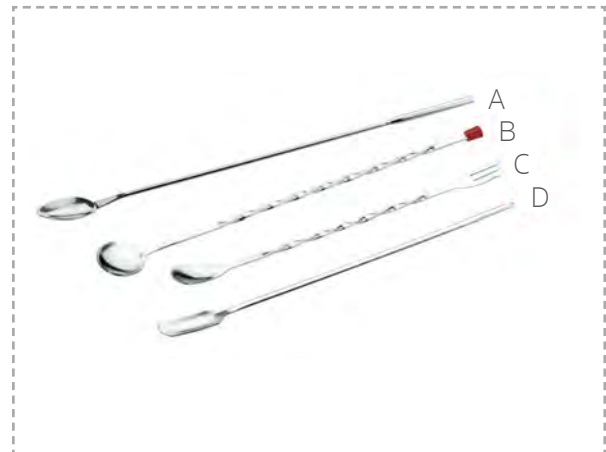

Model	Size
DCS-A	220mm.

Jigger round handle

Model	Size
HD-001	

Bar cutter

Model	Size
KN-1003	

Deluxe bar spoons

Model	Size
A112	L320mm.
B009	L230mm.
C009	L230mm.
D112	L320mm.

Deluxe bar spoons