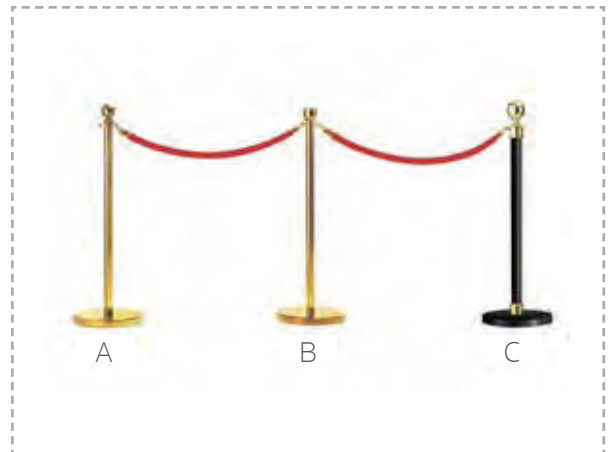

Railing Stand

Model	Size
LG-A	Ø 35xH100 cm.
LG-B	Ø 32xH96 cm.
LG-C	Ø 32xH96 cm.