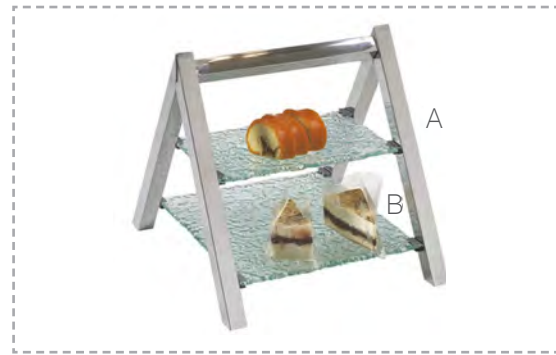

Display stand

Model	Size
HL22-0101A	(A)160x250mm.
	(B)280x250mm.