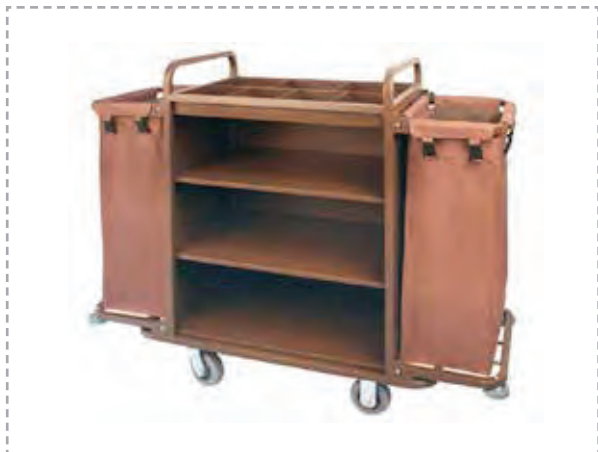

Maid's Cart

Model	Size
HC-38	144x50x120cm.