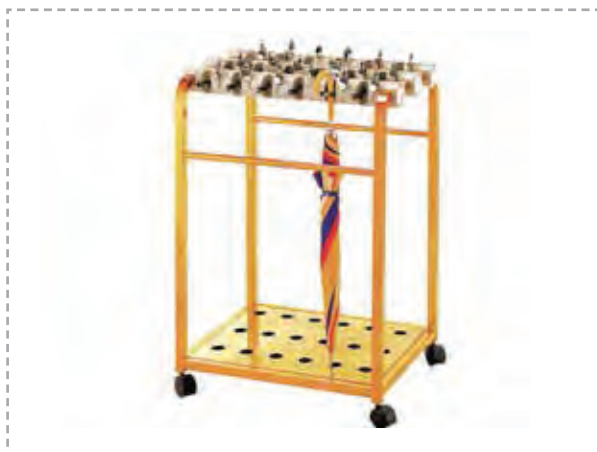

Umbrella stand

Model	Size
LJ-10	76x47x86 cm.(24)