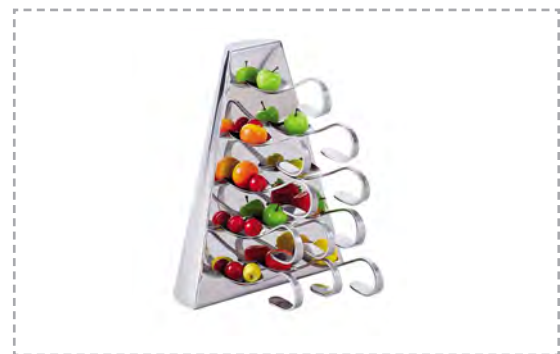

Model	Size
XP187-8	270x720mm.

Display Stand with Bowl

Model	Size
XP187-9	270x720mm.

Fruit Stand with Bowl

Model	Size
LG22017	580x700mm.

Fruit Stand

Model	Size
LG24003B	200x200x200mm.

Fruit Stand

Model	Size
LG24002	210x110x275mm.

Fruit Stand

Model	Size
XP202-2	320x460mm.

Stainless steel mini basket

Model	Size
XP108-14	258x102x80mm.

Stainless steel mini basket

Model	Size
XP108-15	240x114x120mm.

Stainless steel mini basket

Model	Size
XP108-16	220x98x120mm.

Stainless steel mini basket

Model	Size
XP108-17	199x78x120mm.

Stainless steel mini basket

Model	Size
XP108-18	188x93x128mm.

Cocktail stand

Model	Size
XP188-2	260x420mm.

Cocktail stand