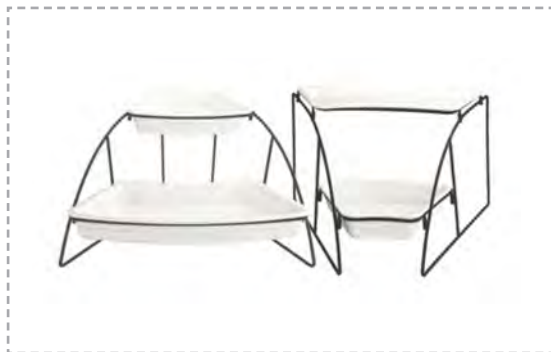

Food stand (Melamine)

Model	Size
MD-036	520x340x315mm.

Food stand (Melamine)

Model	Size
MD-035	520x275x315mm.

Food stand (Melamine)

Model	Size
MD-033	520x190x320mm.

Food stand (Melamine)

Model	Size
MD-032	520x560x320mm.