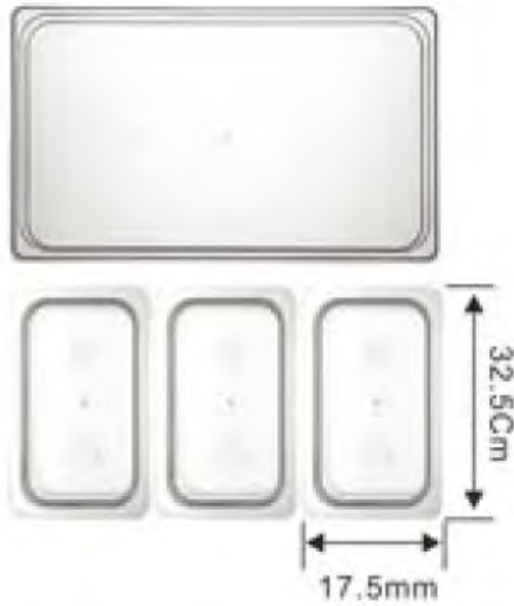

One third size food pan 1/3

Model	Size
MB-464	325x175x20mm.
MB-495	325x175x65mm.
MB-496	325x175x100mm.

Quarter size food pan 1/4

Model	Size
MB-495	265x160x65mm.
MB-498	265x165x10mm.

Quarter size food pan 1/6

Model	Size
MB-499	175x16x65mm.
MB-500	175x160x100mm.