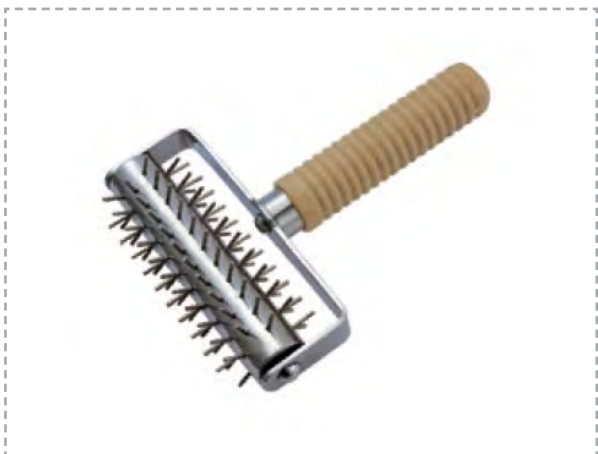

Dough Roller Dockers S/S

Model	Size
151201	180×130mm.