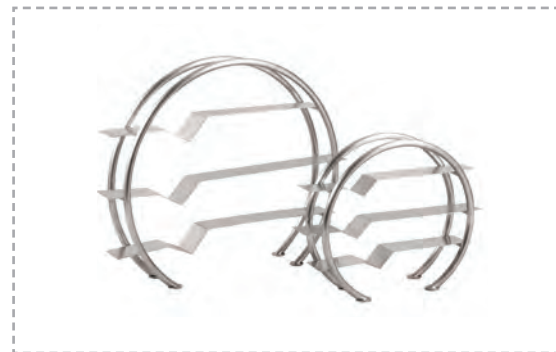

Stainless steel 3 layers stand

Model	Size
LG06051A	1000x250x800mm.
LG06051B	700x160x560mm.