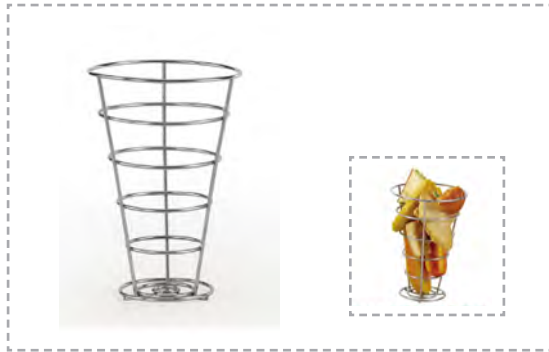

Bread basket

Model	Size
LG23005	295x360mm.