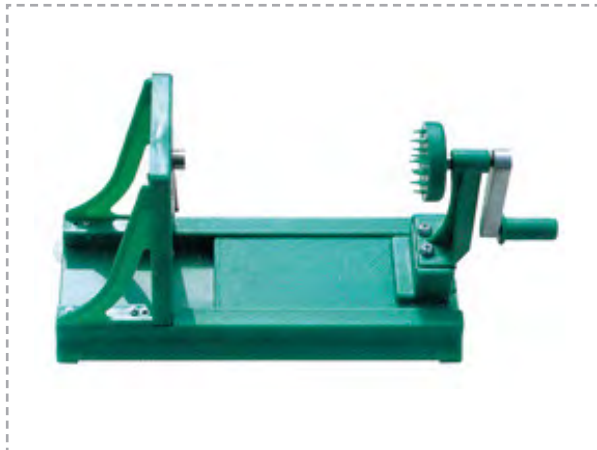

Vegetable slicer , Japanese Style

Model	Size
STK-HL0301	370x120mm.