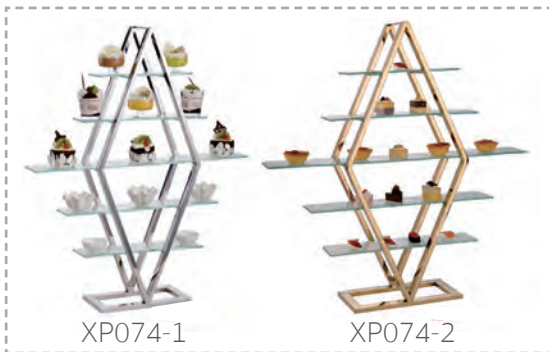

Global dessert display

Model	Size
LG06020A	470x200x400mm.

S/S Folding screen

Model	Size
LG05021	1800x350x1800mm.

3 layer parabola food display

Model	Size
LG06012A	600x220x540mm.
	820x250x700mm.

3 layers stand with glass shelf

Model	Size
XP070-1	400x260x430mm.
	600x360x630mm.

Round dessert display

Model	Size
XP072-1	360x110x460mm.

3 layers stand

Model	Size
XP072-4	480x130x290mm.

Round dessert display

Model	Size
XP072-5	300x90x300mm.

Half moon display

Model	Size
LG06018B	500x200x430mm.

Stylish display

Model	Size
LG06019B	460x200x440mm.

Stylish display

Model	Size
XP074-1	700x150x770mm.
XP074-2	700x150x770mm.

Stylish display

Model	Size
XP074-3	400x150x370mm.
XP074-4	400x150x370mm.