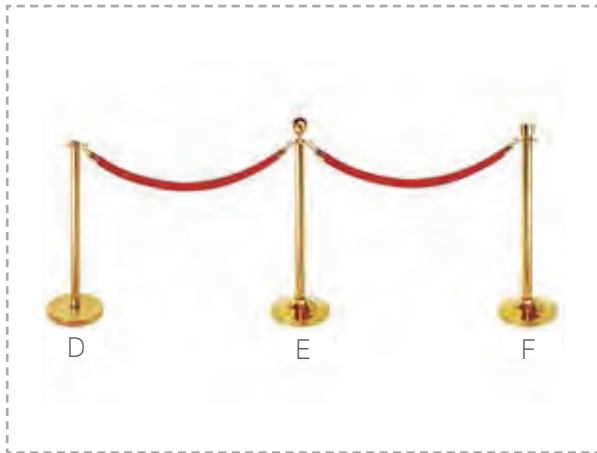

Railing Stand

Model	Size
LG-D	Ø 32xH91 cm.
LG-E	Ø 32xH100 cm.
LG-F	Ø 32xH102 cm.