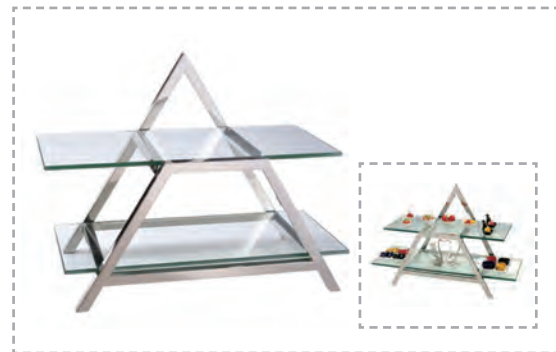

Stylish display

Model	Size
XP076-3	300x150x610mm.

Stylish display

Model	Size
XP076-4	570x130x340mm.

Stylish display

Model	Size
XP076-5	500x150x600mm.

Stylish display

Model	Size
XP076-6	490x130x380mm.

Display stand

Model	Size
XP077-3	1200x340x1000mm.
	900x300x750mm.

Display stand

Model	Size
HL22-0101A	(A)160x250mm.
	(B)280x250mm.

Display stand

Model	Size
HL22-0301	(A)160x250mm.
HL22-0302	(B)280x250mm.
HL22-0303	(C)360x250mm.
HL22-0304	(D)440x250mm.