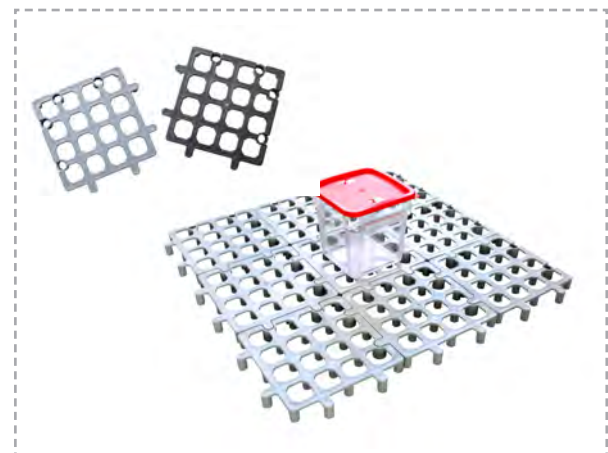

Model	Size
PP-OE	500x500x45mm.

Glass rack dolly

Model	Size
PP-RT	525x525x185mm.

Glass rack dolly with handle

Model	Size
PP-RT2	700x330x355mm.

Polypropylene floor rack system

Model	Size
PP-FRS	330x330x40mm.

8 compartment cutlery basket

Model	Size
PP-8BH (with handle)	427x208x151mm.
PP-8B (without handle)	427x208x151mm.

Guide cards

Model	Size
PP-GRC	10.8x48x2 cm.

Adjustable dish dolly

Model	Size
ADD-320	1020x800x820mm.

Vinyl cover for sanitary storage