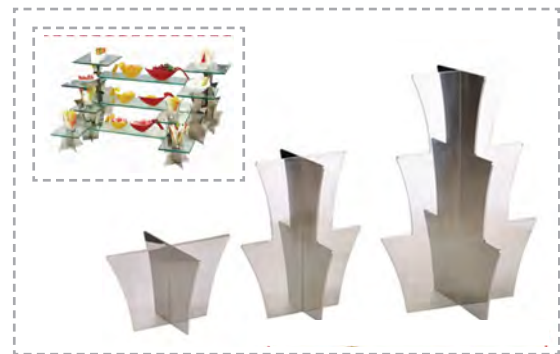

Stainless steel stand base

Model	Size
HL-90101	200x200x120mm.
HL-90102	200x200x240mm.
HL-90103	260x260x360mm.