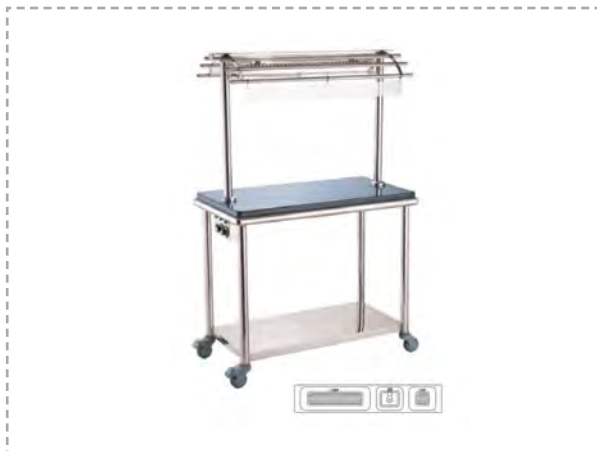

Stainless steel Carving station cart with mable base

Model	Size
117101	930×525×H1445 mm. (1290W)