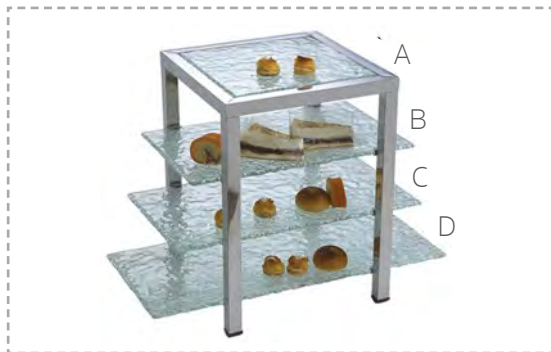

Display stand

Model	Size
HL22-0301	(A)160x250mm.
HL22-0302	(B)280x250mm.
HL22-0303	(C)360x250mm.
HL22-0304	(D)440x250mm.