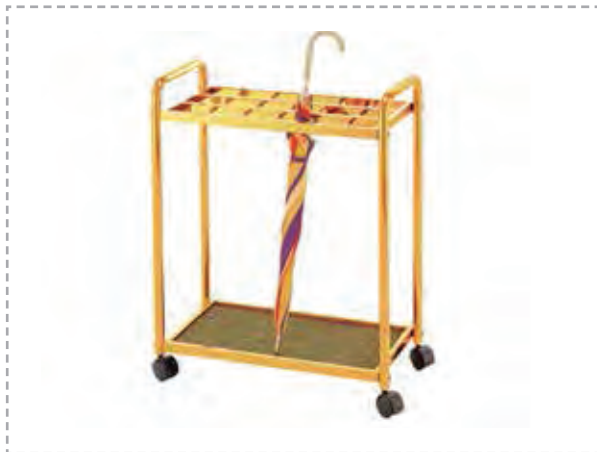

Umbrella stand

Model	Size
LJ-11	60x39.5x75 cm.(24)