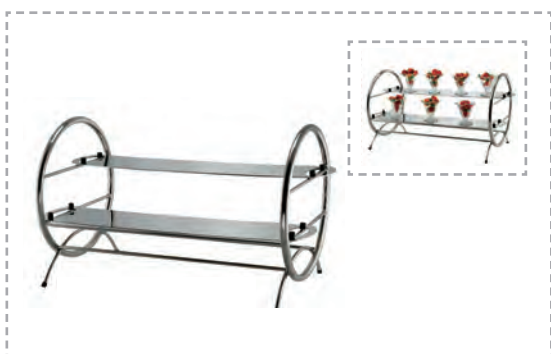

Display stand

Model	Size
XP174-2	300x300x240mm.
	240x240x200mm.
	180x180x150mm.

Display stand

Model	Size
XP174-5	300x300x240mm.
	240x240x200mm.
	180x180x150mm.

Display stand

Model	Size
XP174-8	300x300x240mm.
	240x240x200mm.
	180x180x150mm.

Display stand

Model	Size
XP176-6	200x250mm.
	170x170mm.
	130x90mm.

Display stand

Model	Size
XP177-8	280x170x280mm.
	220x170x220mm.
	160x170x160mm.

Display stand

Model	Size
XP181-5	400x120x120mm.
	420x120x170mm.
	470x120x230mm.