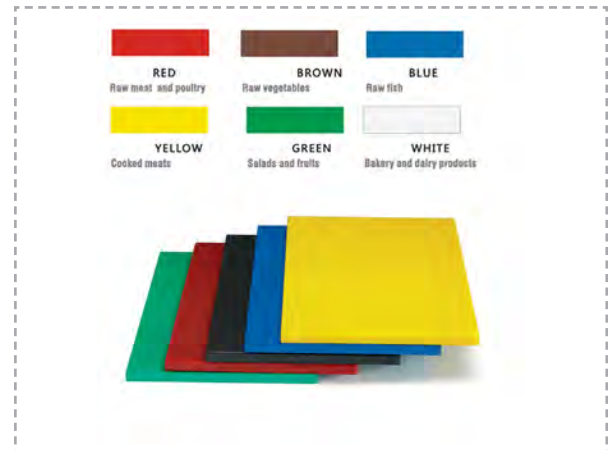

Chopping board, HDPE (color available -white,-blue,green, red,brown,yellow)

Model	Size
HL67-0401	330x480x (H13 - 20) mm.
HL67-0402	300x450x (H13 - 20) mm.