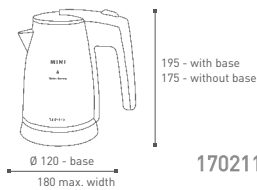

0.5 litre capacity
Integrated heating element
Cordless, 360° rotation
Automatic shut-off
Boil dry protection
Indicator light
Lid with safety interlock
Stainless steel housing

Intertek  CE 220-240 V, 50/60 Hz 1000 W
SASO