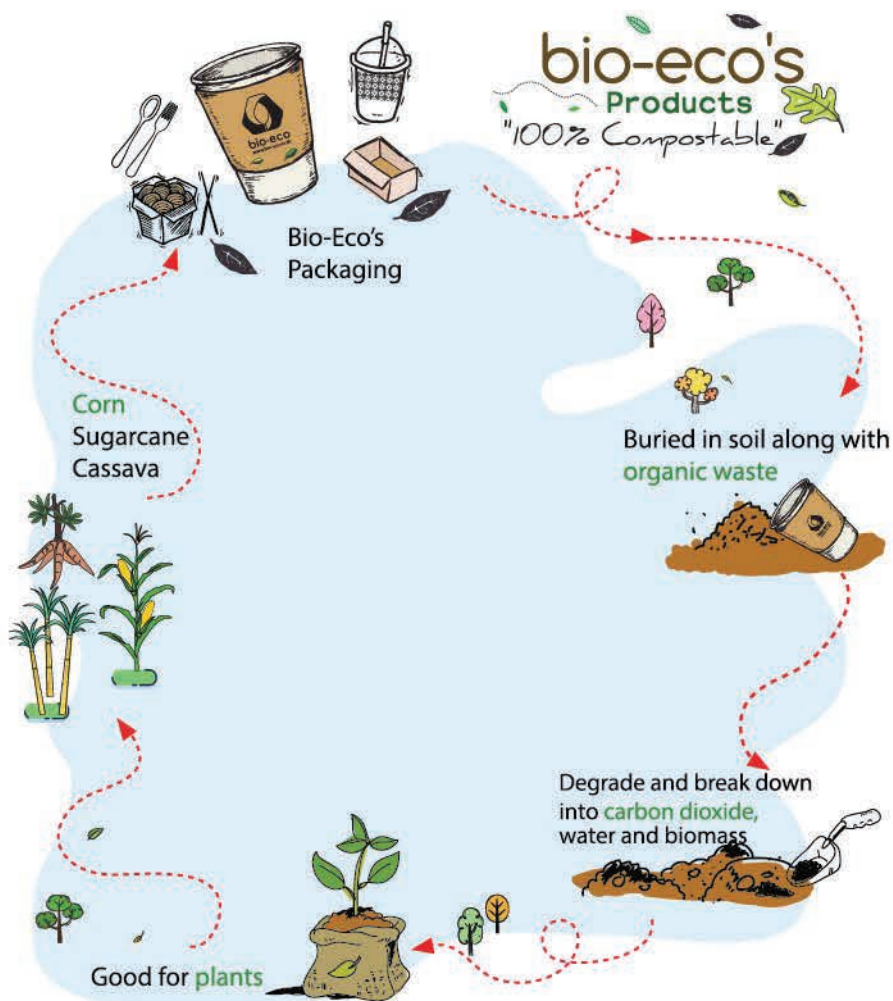

Bio Garbage Bag 30x40 in

**PRODUCT DESCRIPTION**

- 10 pcs / pack • 25 pcs / ctn
- 250 pcs / ctn
- Shelf Life: 6 month from production date
- 100% Compostable in 6 months

# Customers Reference

## Interesting Facts

Bio-Eco | 100% Compostable Packaging made from renewable resources such as sugarcane, corn, and cassava. We combine high quality materials with advanced technologies to produce our environmentally-friendly products, which all comply with global food safety regulation certifications. Unlike competing products, which can sit in overused landfills for years, our paper solutions compost into organic waste such as CO<sub>2</sub>, water, and biomass within 180 days, leaving zero plastic residue.

## Composting Cycle Bio-Eco