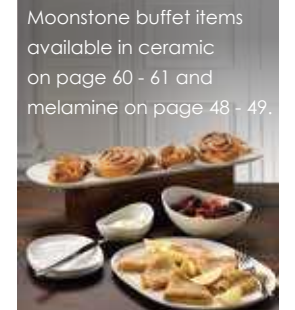

ACACIA WOOD BOWL
ZCAWSMBL1 14 x 13.5 x 7cm
 5 1/2" x 5 1/4" x 2 7/8"
 30cl 10.5oz
 CTN QTY 4

Moonstone buffet items available in ceramic on page 60 - 61 and melamine on page 48 - 49.

GF Items with a fully glazed foot