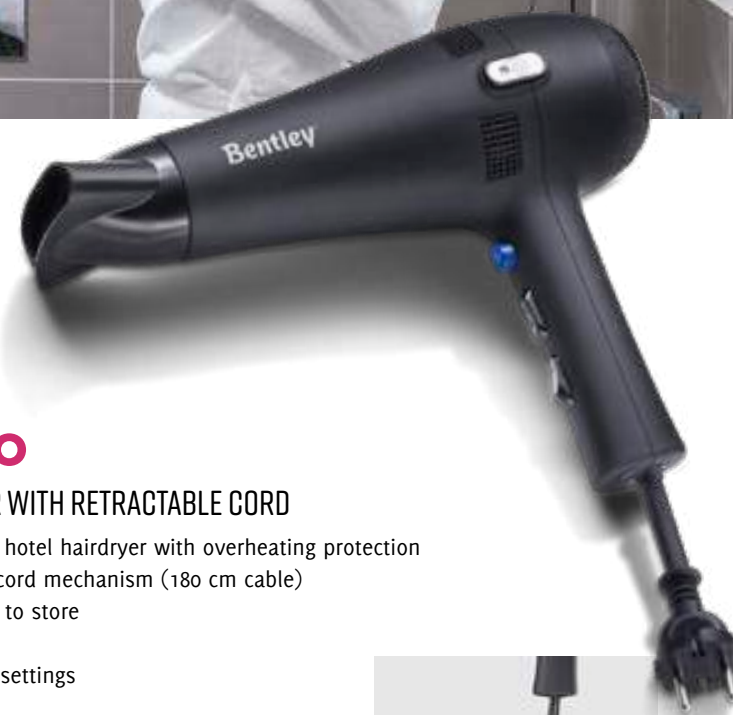

Sirocco

HOTEL HAIRDRYER WITH RETRACTABLE CORD

- safe 1800 – 2100 w hotel hairdryer with overheating protection
- strong retractable cord mechanism (180 cm cable)
- space-saving, easy to store
- cold air button
- three temperature settings
- two speed settings
- removable nozzle and air filter for easy cleaning
- durable matt finish
- CE / Intertek GS approved

Dimensions:
22 x 8,5 x 22 cm
(w x d x h) (excl. nozzle)
Item numbers: EU 6060N / UK 6061N