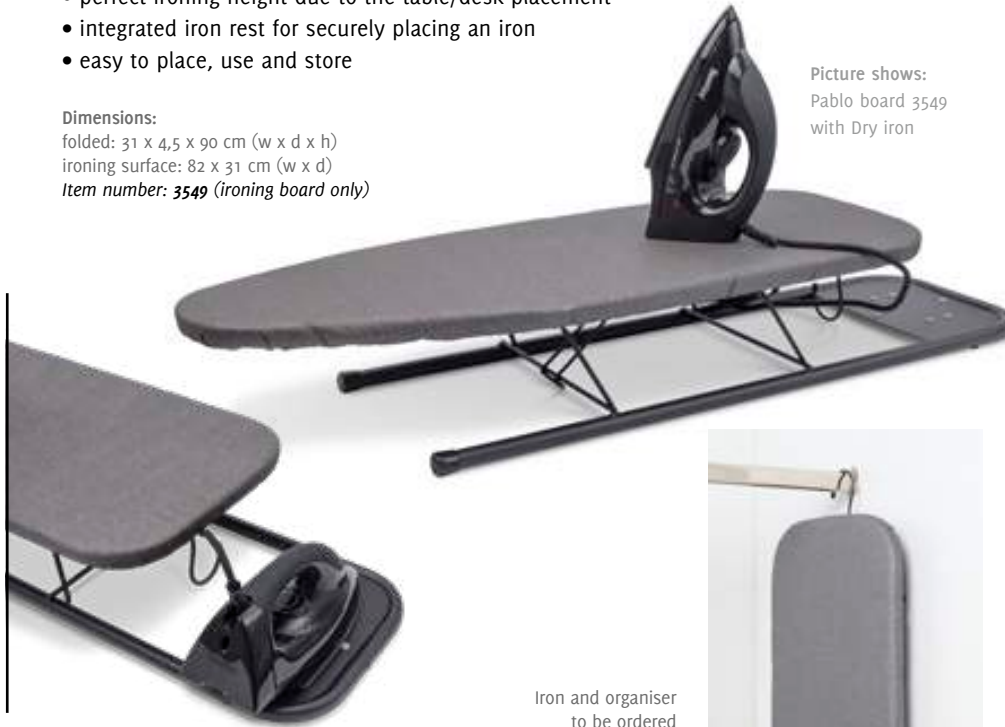

Pablo

COMPACT TABLETOP IRONING BOARD

- very compact and useful ironing surface
- perfect ironing height due to the table/desk placement
- integrated iron rest for securely placing an iron
- easy to place, use and store

Dimensions:

folded: 31 x 4,5 x 90 cm (w x d x h)
ironing surface: 82 x 31 cm (w x d)
Item number: **3549** (ironing board only)

Picture shows:
Pablo board 3549
with Dry iron

Iron and organiser
to be ordered
separately